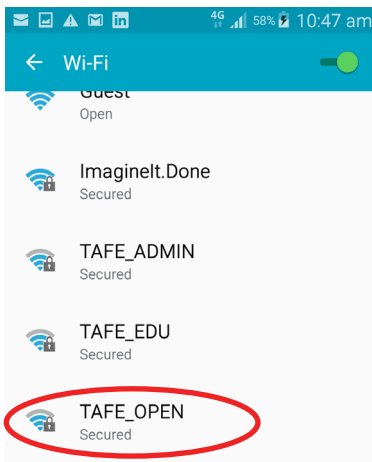

# TAFE\_OPEN WIFI SETUP ANDROID DEVICES

## Steps to Connect to TAFE\_OPEN WIFI

1. Go to **Settings -> Wi-Fi**
2. Select **TAFE\_OPEN**

3. For Phase 2 authentication select **MSCHAPV2**

4. Enter username starting with **student.tafe\** and enter password