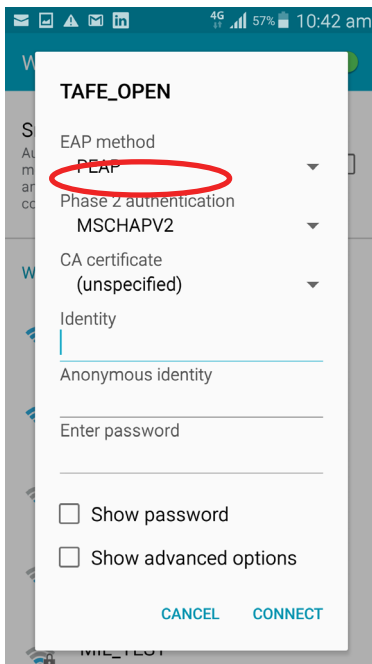

## Steps to Connect to TAFE\_OPEN WIFI

1. Go to **Settings -> Wi-Fi**
2. Select **TAFE\_OPEN**

3. For Phase 2 authentication select **MSCHAPV2**

4. Enter username starting with **student.tafe\** and enter password