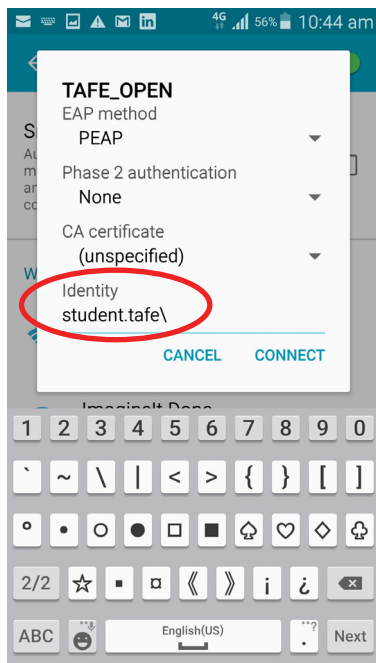

## Steps to Connect to TAFE\_OPEN WIFI

1. Go to **Settings -> Wi-Fi**
2. Select **TAFE\_OPEN**

3. For Phase 2 authentication select **MSCHAPV2**

4. Enter username starting with **student.tafe\** and enter password