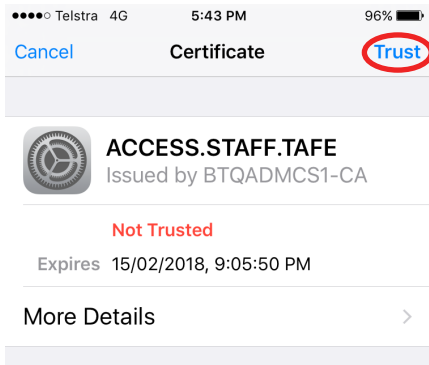

TAFE_OPEN WIFI SETUP iPHONE/iPAD

Steps to Connect to TAFE_OPEN WIFI

1. Navigate to 'Settings' and select **Wi-Fi**.
2. Select the TAFE_OPEN wireless network

3. Enter username and password

Username student.tafe\<username>

Password ●●●●●●●●

Username format:

Prefi	Username Example
student.tafe\	student.tafe\1234567890

4. Click **Trust** to accept the certificate

The device should now successfully connect to the TAFE_OPEN wireless network.