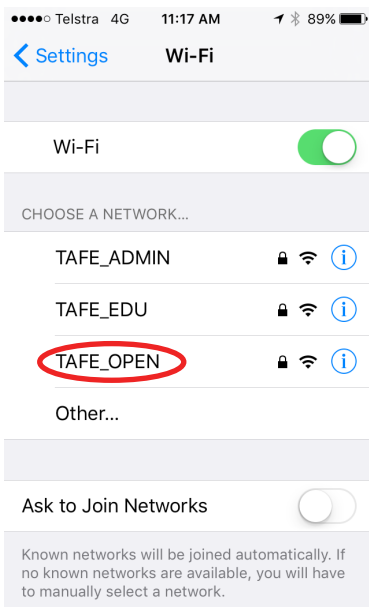

TAFE_OPEN WIFI SETUP iPHONE/iPAD

Steps to Connect to TAFE_OPEN WIFI

1. Navigate to 'Settings' and select **Wi-Fi**.
2. Select the TAFE_OPEN wireless network

3. Enter username and password

Username student.tafe\<username>