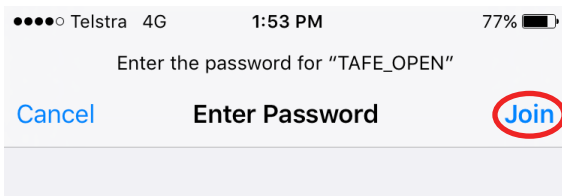

TAFE_OPEN WIFI SETUP iPHONE/iPAD

Steps to Connect to TAFE_OPEN WIFI

1. Navigate to 'Settings' and select **Wi-Fi**.
2. Select the TAFE_OPEN wireless network

3. Enter username and password

Username student.tafe\<username>