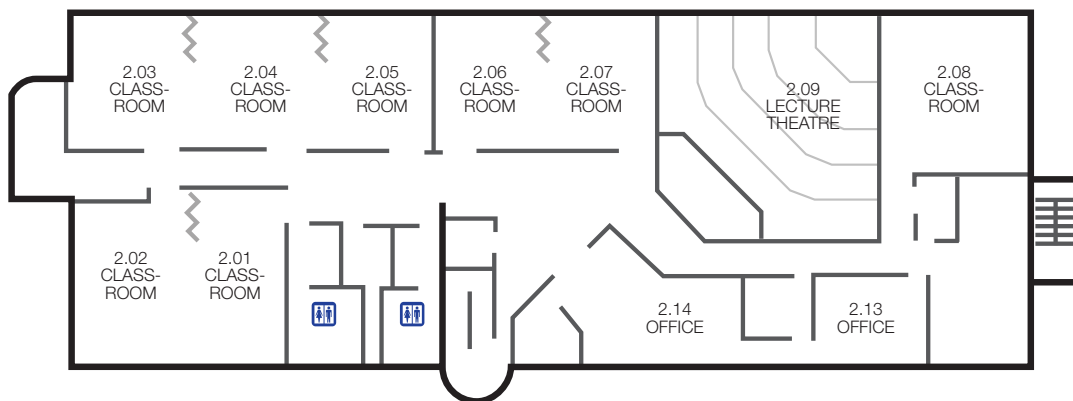

TAFE Queensland East Coast Maroochydore

170 Horton Parade, Maroochydore

 STUDENT SERVICES
Enrolments

LEVEL 1

LEVEL 2

LEVEL 3