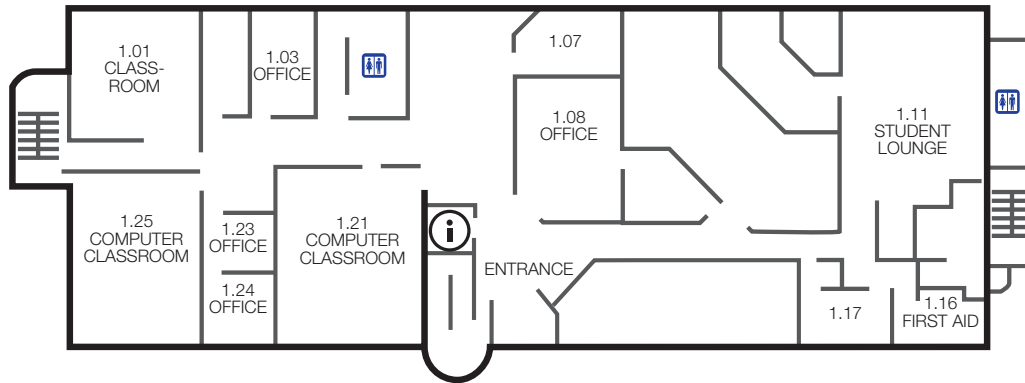

TAFE Queensland East Coast Maroochydore

170 Horton Parade, Maroochydore

 STUDENT SERVICES
Enrolments

LEVEL 1

LEVEL 2

LEVEL 3