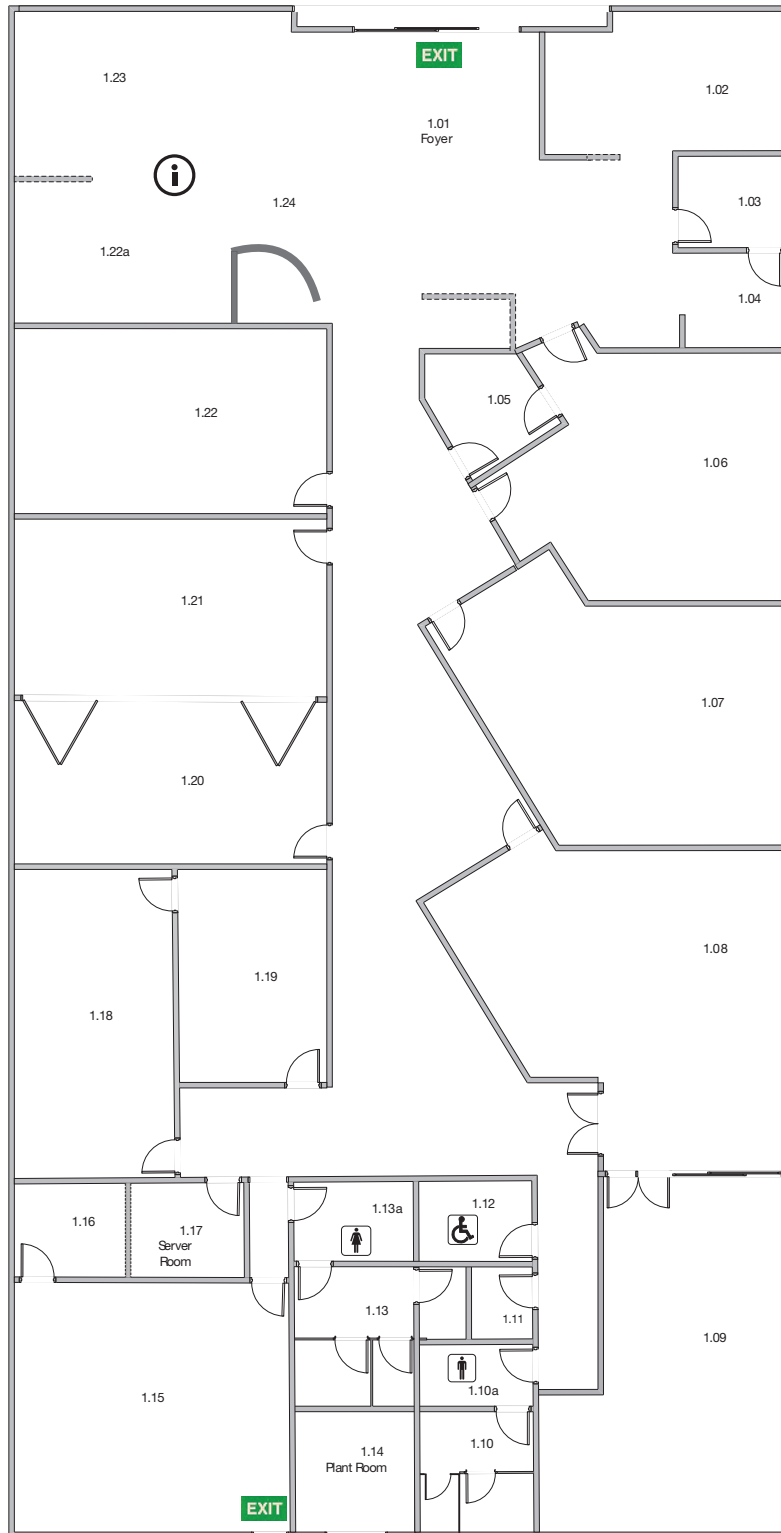

TAFE Queensland East Coast Maryborough

89 Adelaide Street, Maryborough

AA

i STUDENT SERVICES
Enrolments

AA EMERGENCY ASSEMBLY AREA