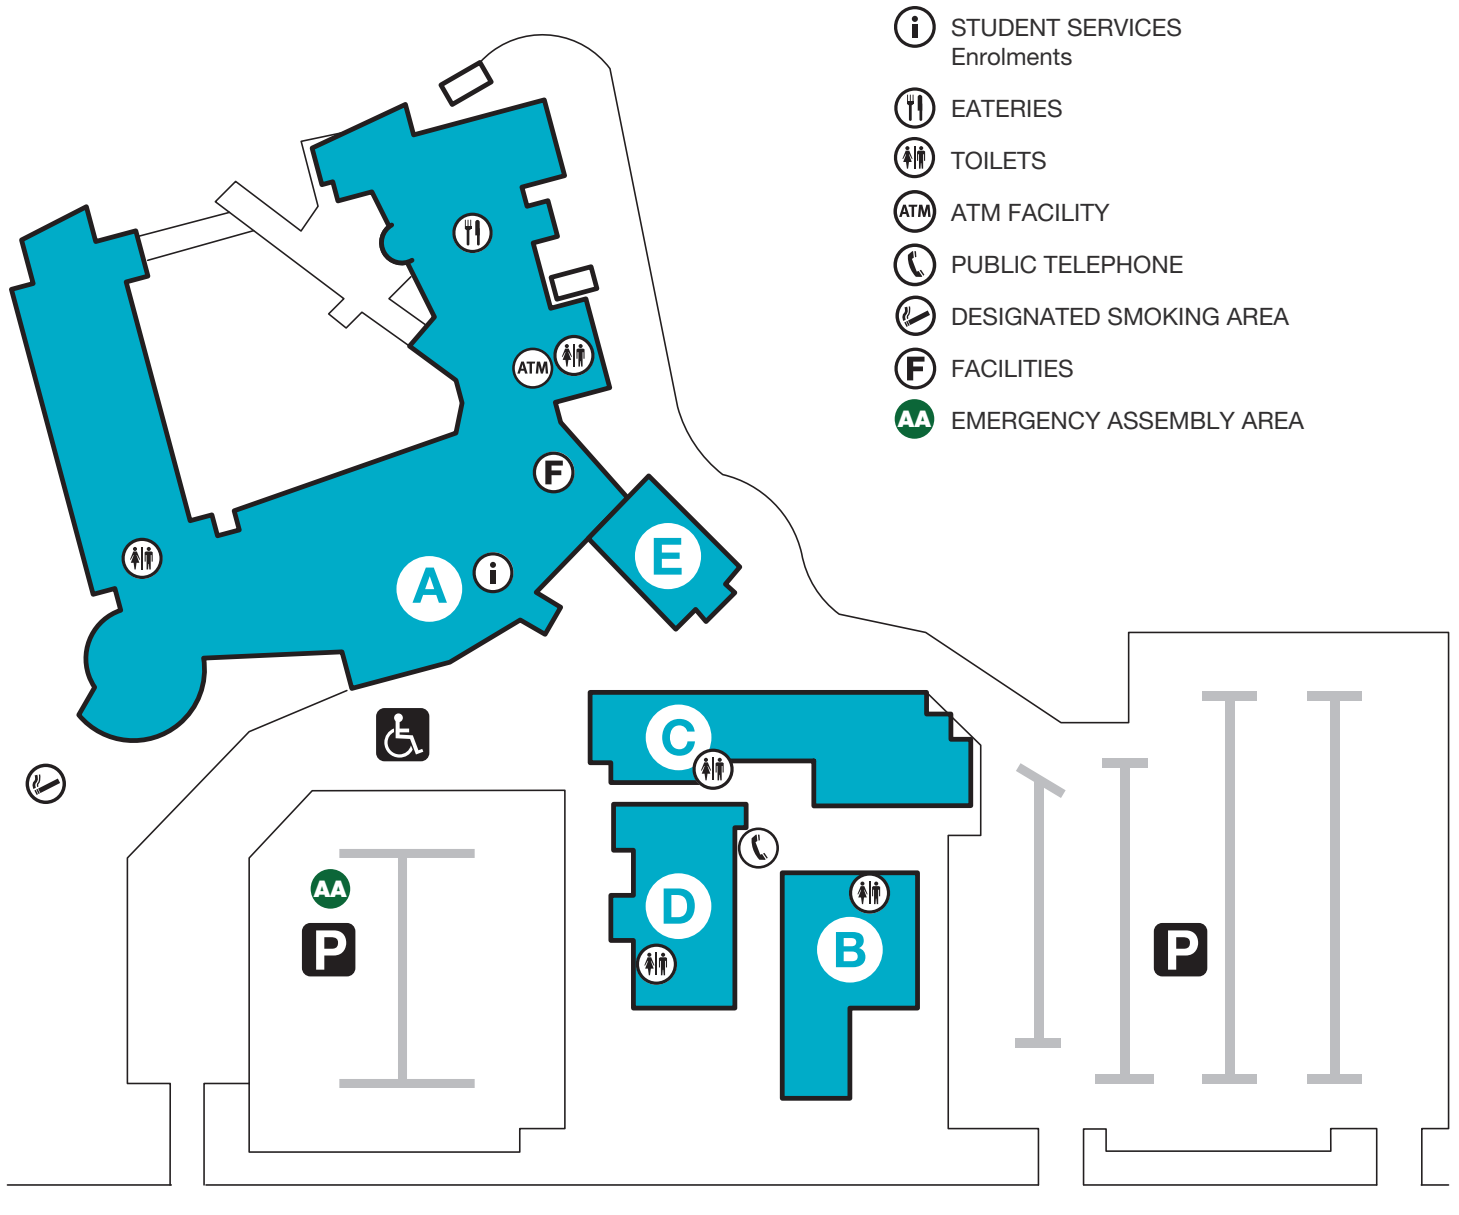

TAFE Queensland East Coast Mooloolaba

34 Lady Musgrave Drive, Mountain Creek

- STUDENT SERVICES
Enrolments
- EATERIES
- TOILETS
- ATM FACILITY
- PUBLIC TELEPHONE
- DESIGNATED SMOKING AREA
- FACILITIES
- EMERGENCY ASSEMBLY AREA